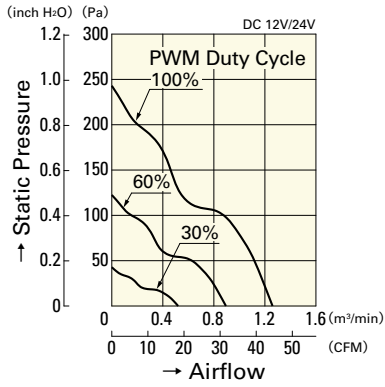

Airflow - Static Pressure Characteristics

PWM Duty Cycle

9GT0612P4G001

9GT0624P4G001

Operating Voltage Range

9GT0612P4G001

9GT0624P4G001

PWM Duty - Speed Characteristics Example

9GT0612P4G001

9GT0624P4G001

DC

Wide Temperature Range Fan 60mm