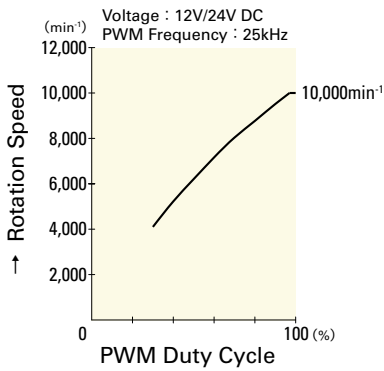

Airflow - Static Pressure Characteristics

PWM Duty Cycle

9GT0612P4G001

9GT0624P4G001

Operating Voltage Range

9GT0612P4G001

9GT0624P4G001

PWM Duty - Speed Characteristics Example