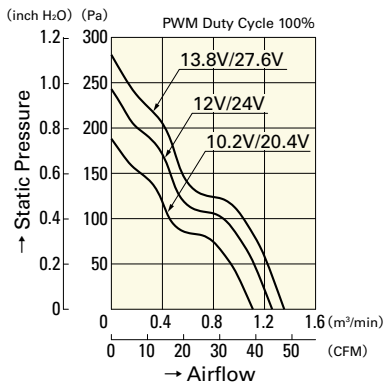

Airflow - Static Pressure Characteristics

PWM Duty Cycle

9GT0612P4G001

9GT0624P4G001

Operating Voltage Range

9GT0612P4G001

9GT0624P4G001

PWM Duty - Speed Characteristics Example

9GT0612P4G001

9GT0624P4G001

DC

Wide Temperature Range Fan 60mm