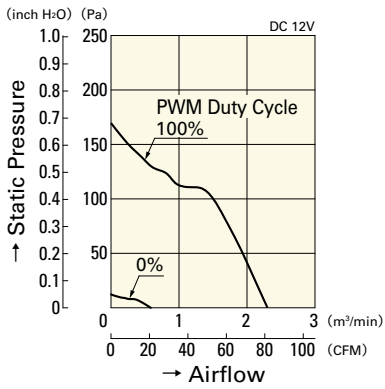

Options (unit: mm)

Resin Finger Guards

Model : 109-1002G

Airflow - Static Pressure Characteristics

PWM Duty Cycle

9WV0812P1M001

9WV0848P1H001

Operating Voltage Range

9WV0812P1M001

9WV0848P1H001

PWM Duty - Speed Characteristics Example

9WV0812P1M001

9WV0848P1H001