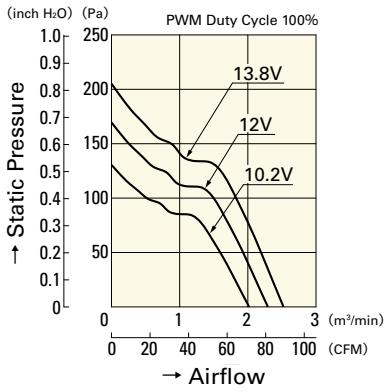

Options (unit: mm)

Resin Finger Guards

Model : 109-1002G

Airflow - Static Pressure Characteristics

PWM Duty Cycle

9WV0812P1M001

9WV0848P1H001

Operating Voltage Range

9WV0812P1M001

9WV0848P1H001

PWM Duty - Speed Characteristics Example

9WV0812P1M001

9WV0848P1H001