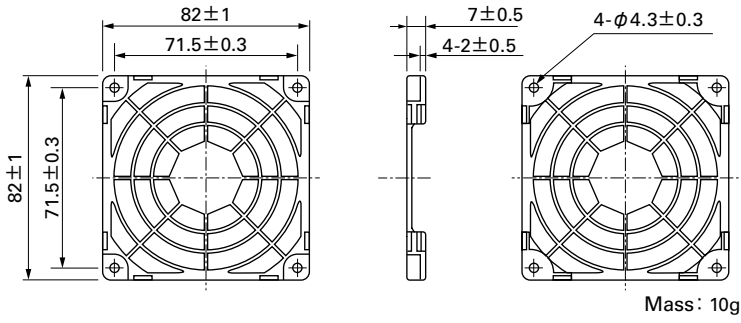

Options (unit: mm)

Resin Finger Guards

Model : 109-1002G

Airflow - Static Pressure Characteristics

PWM Duty Cycle

9WV0812P1M001

9WV0848P1H001

Operating Voltage Range

9WV0812P1M001

9WV0848P1H001

PWM Duty - Speed Characteristics Example

9WV0812P1M001

9WV0848P1H001