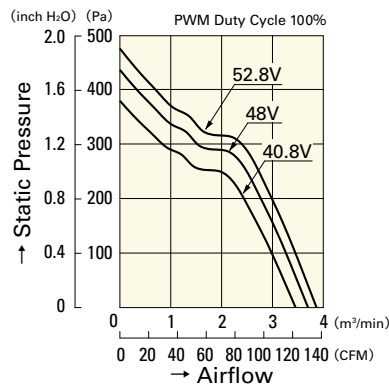

Options (unit: mm)

Resin Finger Guards

Model : 109-1002G

Airflow - Static Pressure Characteristics

PWM Duty Cycle

9WV0812P1M001

9WV0848P1H001

Operating Voltage Range

9WV0812P1M001

9WV0848P1H001

PWM Duty - Speed Characteristics Example

9WV0812P1M001

9WV0848P1H001