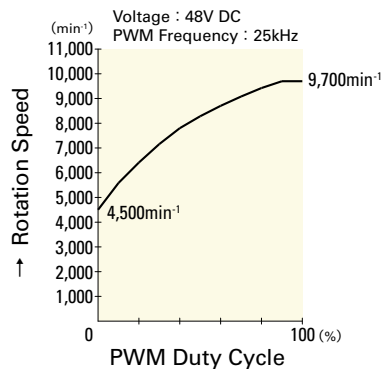

Options (unit: mm)

Resin Finger Guards

Model : 109-1002G

Airflow - Static Pressure Characteristics

PWM Duty Cycle

9WV0812P1M001

9WV0848P1H001

Operating Voltage Range

9WV0812P1M001

9WV0848P1H001

PWM Duty - Speed Characteristics Example

9WV0812P1M001

9WV0848P1H001