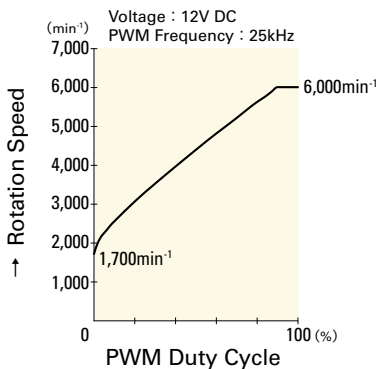

PWM Duty - Speed Characteristics Example

9WV0812P1M001