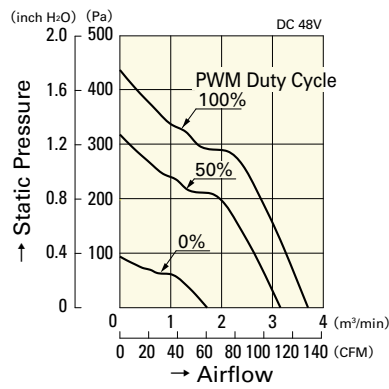

Options (unit: mm)

Resin Finger Guards

Model : 109-1002G

Airflow - Static Pressure Characteristics

PWM Duty Cycle

9WV0812P1M001

9WV0848P1H001

Operating Voltage Range

9WV0812P1M001

9WV0848P1H001

PWM Duty - Speed Characteristics Example

9WV0812P1M001

9WV0848P1H001